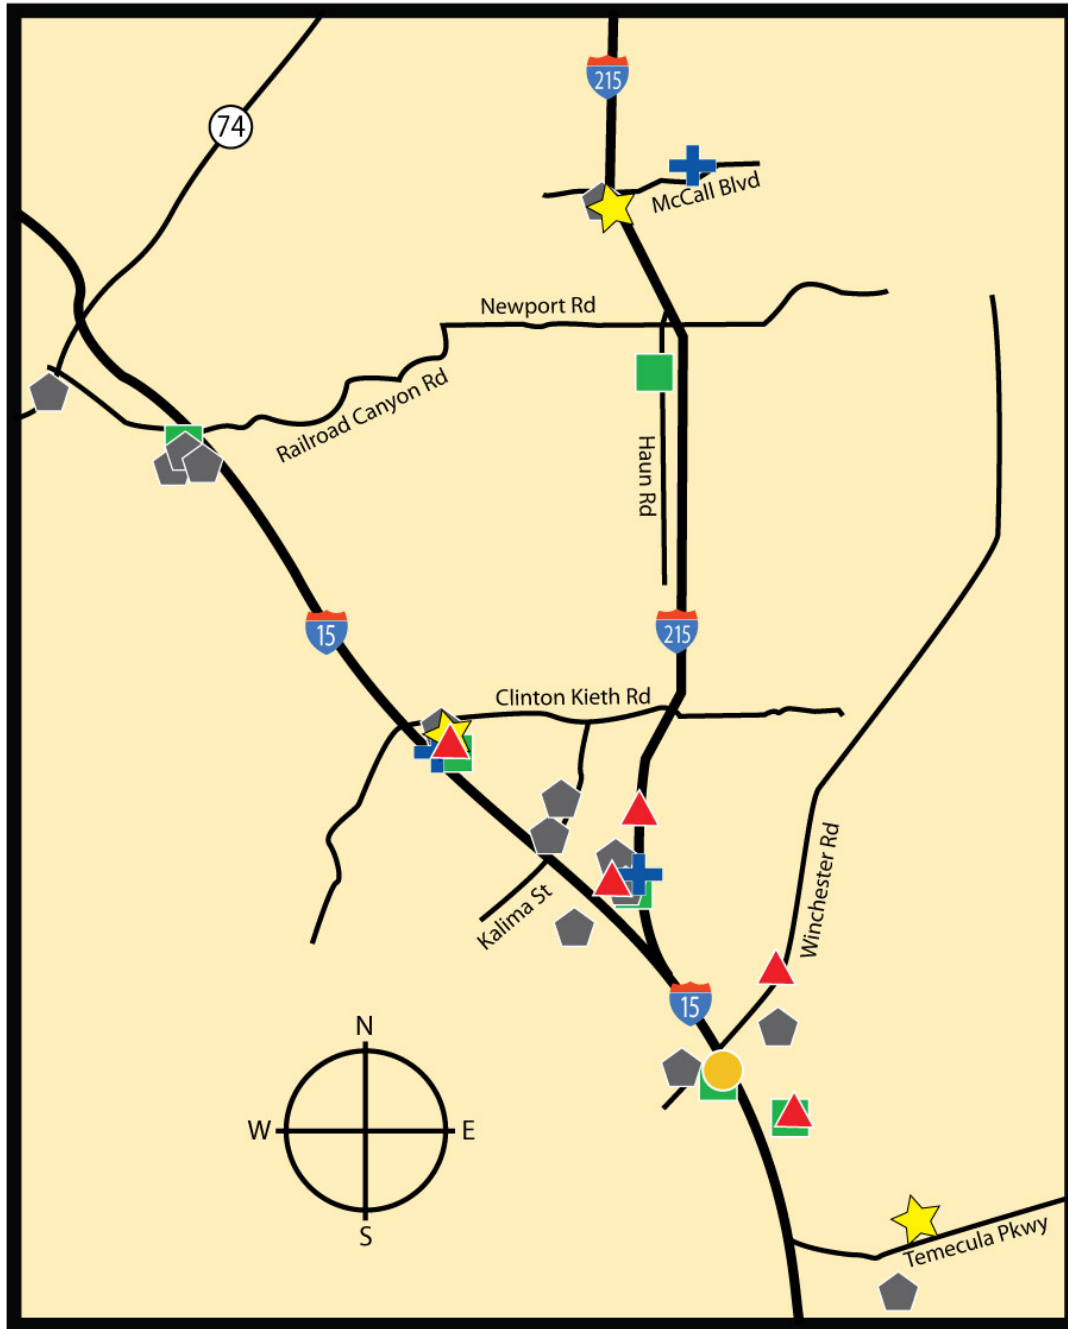

Service Locations for PrimeCare of Temecula

Temecula • Wildomar • Murrietta

 DOCTOR	 2-4 DOCTORS	 LAB	 HOSPITAL
 5-6 DOCTORS	 URGENT CARE		